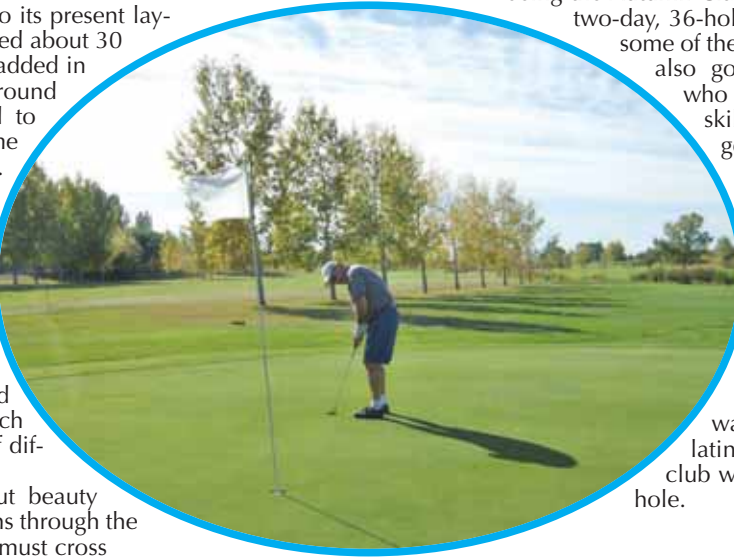

The men's, ladies, and children's clubs are all affiliated with the Saskatchewan Golf Association which make it part of the provincial network. The course par is 71 and the slope rating is 111 — which means it's average in terms of difficulty.

The course is not without beauty and challenges, as a creek runs through the entire course. In fact, golfers must cross

the creek eight times during one 18-hole round.

Golfers who enjoy the thrill of competition will also be pleased with the slate of tournaments every summer. There are about 10 tourneys each summer — it fluctuates as smaller ones disappear and new ones appear — with the top tournament being the Autumn Classic. The Autumn Classic is a

two-day, 36-hole tournament which features some of the best golfers in the area but is also good for the weekend golfer

who wants to challenge his or her skills on the links. This year golfers will also have a second premier tournament to challenge their skills: a par three competition offering more than $400,000 in prizes. The 18-hole tourney is organized by a group of local golfers with many local sponsors and is set for Saturday, June 20.

Last year the 18th green was replaced with a new undulating design and this year the club will revamp the par-three 14th hole.

AM MELVILLE
AGENCIES (1974) Ltd. Phone (306) 728-4457
Fax (306) 728-4068

MELVILLE TRAVEL
Service

For all your Insurance and travel needs, we have you covered!